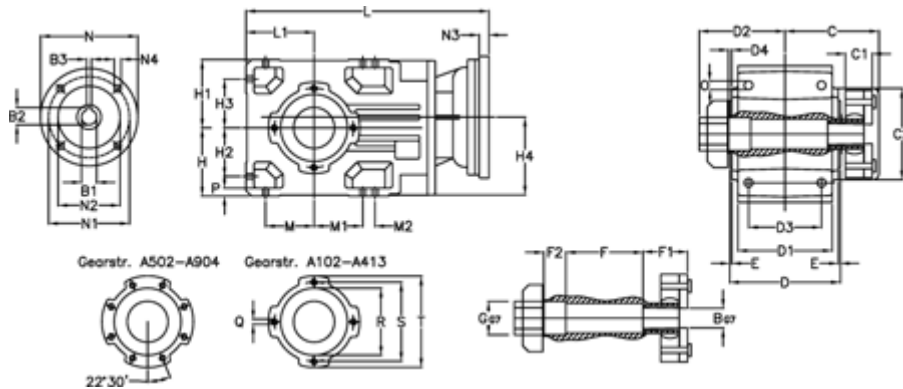

Article number: 29600102146230  
 Description: Bevel helical gearbox  
 A102QF30-21,4-P80B5

## Measures

B = 30	D1 = 95	F2 = 36	L = 302.0	N3 = -
B1 = 19	D2 = 90	G = 32	L1 = 70	N4 = M10x12
B2 = 21.8	D3 = 75	GA = 14,5 NM	M = 50.0	O = 9.5
B3 = 6	d4 = 4.5	H = 70	M1 = 50.0	P = 9
C = 101.5	Description = A102QF-xx-P80 B5	H1 = 70	M2 = -	Q = M8x12
C1 = 29	E = 3.0	H2 = 50.0	N = 200	R = 80
C2 = 83.0	F = 77.5	H3 = 50.0	N1 = 165	S = 100
D = 117	F1 = 36.0	H4 = 83.0	N2 = 130	T = 120